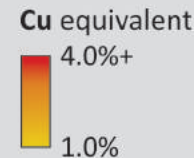

2.51 % Cu, 3.03 g/t Au,
52.5 g/t Ag, 0.41 % Zn,
4.99% CuEq
100.00 metres

Sunmetals
Stardust Property
Canyon Creek Skarn Zone
Long Section 346980E

Accompanying November 14th News Release

November 14, 2018 Figure 3